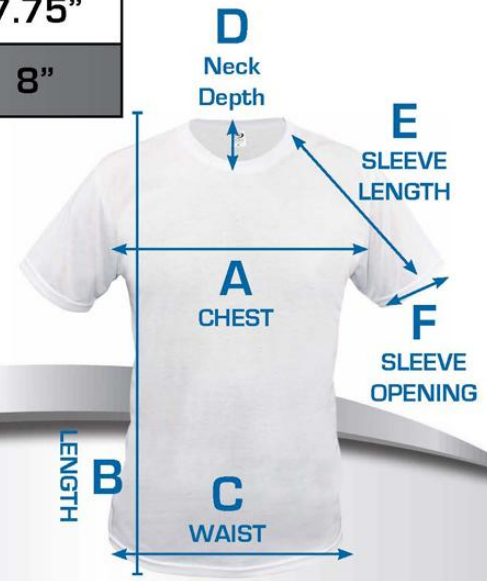

# BASIC POLO

Size	Chest (A)	Length (B)	Shoulder to Shoulder (C)	Sleeve Length (D)	Sleeve Opening (E)
XS	18	27	16.5	7.5	7
S	19	28	17.5	8	7.5
M	20	29	19	8.5	8
L	21	30	21	9	8.5
XL	22	31	22	9.5	9
2XL	23	32	23	10	9.5
3XL	24	33	24	10.5	10
4XL	NA	NA	NA	NA	NA
5XL	NA	NA	NA	NA	NA

# ECO POLO MENS

Size	Chest (A)	Length (B)	Shoulder to Shoulder (C)	Sleeve Length (D)	Sleeve Opening (E)
XS	NA	NA	NA	NA	NA
S	20	28	18.25	20.5	7.5
M	21	29.5	19.5	21	7.75
L	22	30	20.25	23	8.25
XL	23.5	31	21.5	24.5	8.5
2XL	25	32	23	26	9
3XL	27	33	23.5	28	9.25
4XL	NA	NA	NA	NA	NA
5XL	NA	NA	NA	NA	NA

# MICRO POLO MENS

Size	Chest (A)	Length (B)	Shoulder to Shoulder (C)	Sleeve Length (D)	Sleeve Opening (E)
XS	NA	NA	NA	NA	NA
S	20.75	28.625	17.25	11.125	7
M	22.25	29.625	18.75	11.625	7.5
L	23.75	30.625	20.25	12.125	8
XL	25.25	31.625	21.75	12.875	8.5
2XL	26.75	32.625	23.25	13.125	9
3XL	28.25	33.625	24.75	13.625	9.5
4XL	NA	NA	NA	NA	NA
5XL	NA	NA	NA	NA	NA

# Men's Fashion Fit Crew Neck

Size	Chest (A)	Length (B)	Waist (C)	Neck Depth (D)	Sleeve Length (E)	Sleeve Opening (F)
S	18"	27"	18.5"	3.5"	13"	6.25"
M	18.5"	28"	18.75"	3.5"	13.75"	6.5"
L	20.75"	30"	21"	3.5"	14.5"	7"
XL	21.5"	30.75"	22"	3.5"	15"	7.25"
2XL	23.5"	33.5"	24"	4"	16"	7.75"
3XL	25.25"	34"	25.5"	4.24"	16"	8"