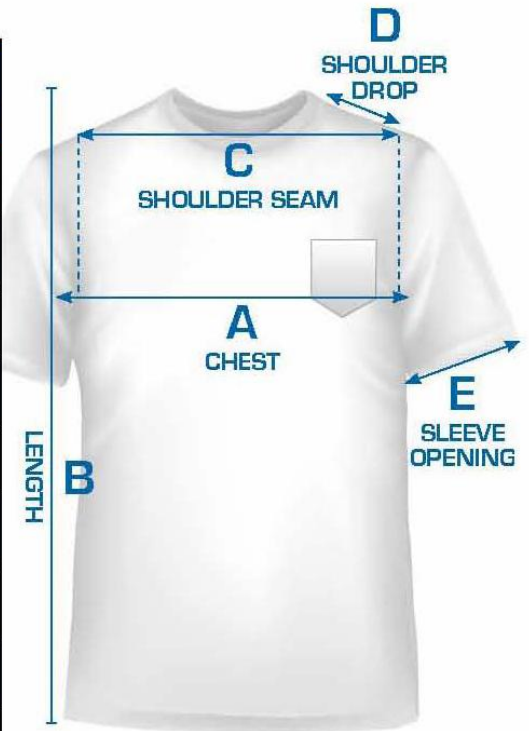

BASIC POCKET T

Size	Chest (A)	Length (B)	Shoulder to Shoulder (C)	Shoulder Drop (D)	Sleeve Opening (E)
XS	18	27.5	16.25	1.5	6
S	19.5	28.5	17.75	1.5	6.5
M	21	29.5	19.25	1.5	7
L	22.5	30.5	20.75	1.5	7.5
XL	24	31.5	22.25	1.5	8
2XL	25.5	32.5	23.75	1.5	8.5
3XL	27	33.5	25.25	1.5	9
4XL	28.5	34.5	26.75	1.5	9.5
5XL	30	35.5	28.25	1.5	10