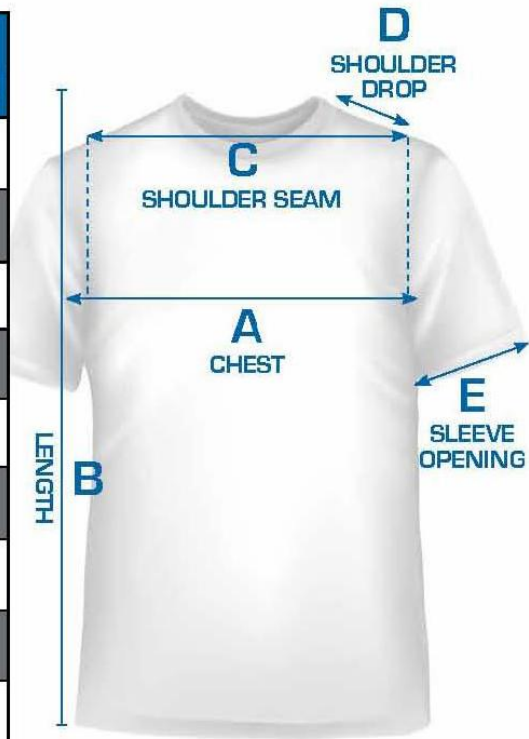

BASIC T RINGER

Size	Chest (A)	Length (B)	Shoulder to Shoulder (C)	Shoulder Drop (D)	Sleeve Opening (E)
XS	18	27.5	16.25	1.5	6
S	19.5	28.5	17.75	1.5	6.5
M	21	29.5	19.25	1.5	7
L	22.5	30.5	20.75	1.5	7.5
XL	24	31.5	22.25	1.5	8
2XL	25.5	32.5	23.75	1.5	8.5
3XL	27	33.5	25.25	1.5	9
4XL	NA	NA	NA	NA	NA
5XL	NA	NA	NA	NA	NA