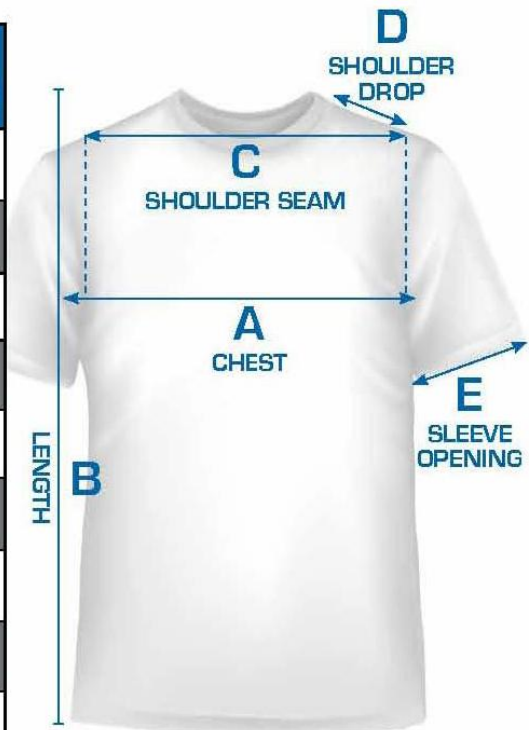

# SIZING CHARTS

**2014**

# BASIC T SHORT SLEEVE

Size	Chest (A)	Length (B)	Shoulder to Shoulder (C)	Shoulder Drop (D)	Sleeve Opening (E)
XS	18	27.5	16.25	1.5	6
S	19.5	28.5	17.75	1.5	6.5
M	21	29.5	19.25	1.5	7
L	22.5	30.5	20.75	1.5	7.5
XL	24	31.5	22.25	1.5	8
2XL	25.5	32.5	23.75	1.5	8.5
3XL	27	33.5	25.25	1.5	9
4XL*	28.5	34.5	26.75	1.5	9.5
5XL**	30	35.5	28.25	1.5	10