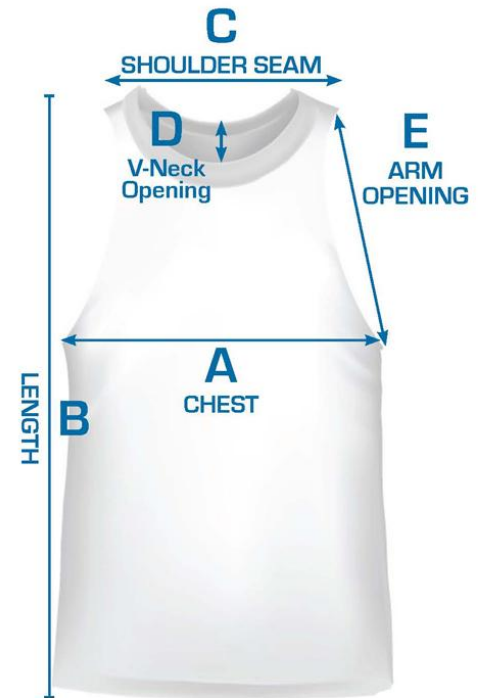

MICRO SINGLET

Size	Chest (A)	Length (B)	Shoulder to Shoulder (C)	Shoulder Drop (D)	Sleeve Opening (E)
XS	NA	NA	NA	NA	NA
S	18.75	24.875	10.375	5.5	10.5
M	20.25	26.125	10.625	5.625	11.625
L	21.875	27.5	10.875	5.75	12.125
XL	22.25	28.75	11.125	5.875	12.875
2XL	22.625	30	11.375	6	13.375
3XL	NA	NA	NA	NA	NA
4XL	NA	NA<!--</td--> <td>NA</td> <td>NA</td> <td>NA</td>			
5XL	NA	NA	NA	NA	NA