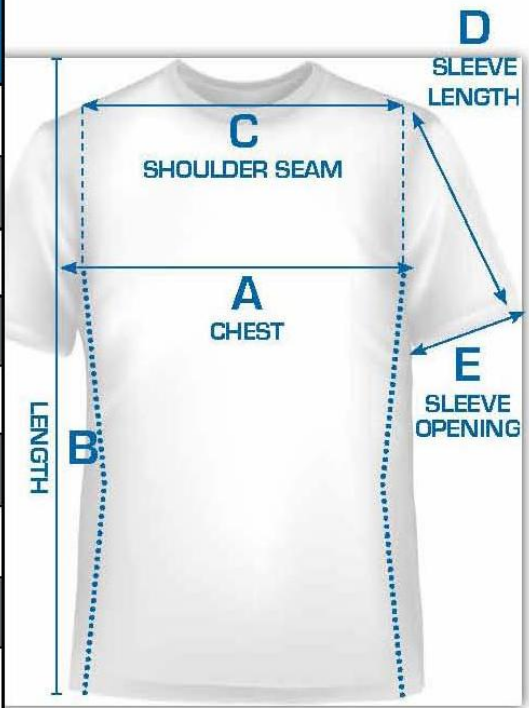

ECO RUNNING

SHORT SLEEVE

Size	Chest (A)	Length (B)	Shoulder to Shoulder (C)	Sleeve Length (D)	Sleeve Opening (E)
XS	19	27.5	17.6	7.8	7.8
S	20	28	18.3	8	8
M	21	28.5	18.9	8.3	8.3
L	22	29	19.5	8.5	8.5
XL	23	29.5	20.1	8.7	8.7
2XL	24	30	20.7	9	9
3XL	NA	NA	NA	NA	NA
4XL	NA	NA	NA	NA	NA
5XL	NA	NA	NA	NA	NA