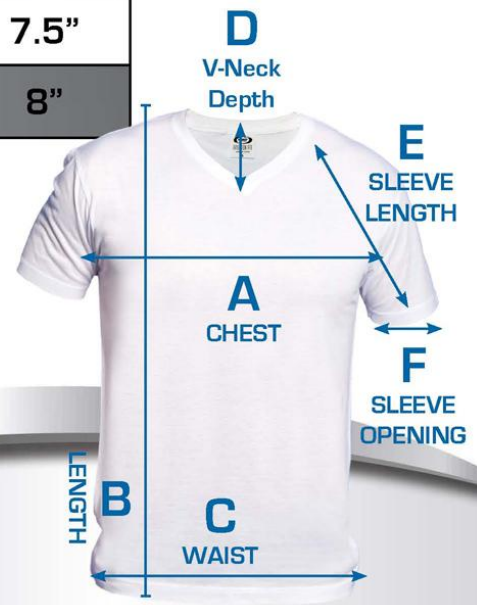

# MICRO POLO MENS

Size	Chest (A)	Length (B)	Shoulder to Shoulder (C)	Sleeve Length (D)	Sleeve Opening (E)
XS	NA	NA	NA	NA	NA
S	20.75	28.625	17.25	11.125	7
M	22.25	29.625	18.75	11.625	7.5
L	23.75	30.625	20.25	12.125	8
XL	25.25	31.625	21.75	12.875	8.5
2XL	26.75	32.625	23.25	13.125	9
3XL	28.25	33.625	24.75	13.625	9.5
4XL	NA	NA	NA	NA	NA
5XL	NA	NA	NA	NA	NA

# Men's Fashion Fit Crew Neck

Size	Chest (A)	Length (B)	Waist (C)	Neck Depth (D)	Sleeve Length (E)	Sleeve Opening (F)
S	18"	27"	18.5"	3.5"	13"	6.25"
M	18.5"	28"	18.75"	3.5"	13.75"	6.5"
L	20.75"	30"	21"	3.5"	14.5"	7"
XL	21.5"	30.75"	22"	3.5"	15"	7.25"
2XL	23.5"	33.5"	24"	4"	16"	7.75"
3XL	25.25"	34"	25.5"	4.24"	16"	8"

# Men's Fashion Fit V-Neck

Size	Chest (A)	Length (B)	Waist (C)	V-Neck Depth (D)	Sleeve Length (E)	Sleeve Opening (F)
S	18.25"	27.75"	18.25"	5.25"	13"	6"
M	19"	28.75"	19"	5.25"	13.25"	6"
L	21.25"	29.5"	21.25"	5.75"	14.25"	6.75"
XL	22.5"	30"	22.5"	5.75"	15"	7.25"
2XL	24.5"	31.5"	24.5"	6.5"	16"	7.5"
3XL	26.25"	32.5"	26.25"	6.5"	16.5"	8"