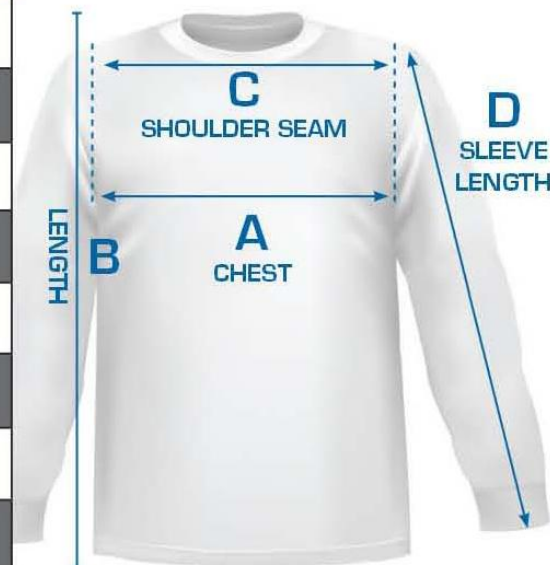

BASIC T LONG SLEEVE

Size	Chest (A)	Length (B)	Shoulder to Shoulder (C)	Sleeve Length (D)	NA
XS	18	27.5	16.25	24	NA
S	19.5	28.5	17.75	24.5	NA
M	21	29.5	19.25	25	NA
L	22.5	30.5	20.75	25.5	NA
XL	24	31.5	22.25	26	NA
2XL	25.5	32.5	23.75	26.5	NA
3XL	27	33.5	25.25	27	NA
4XL*	28.5	34.5	26.75	27.5	NA
5XL	NA	NA	NA	NA	NA

* Available in Safety Colors Only.