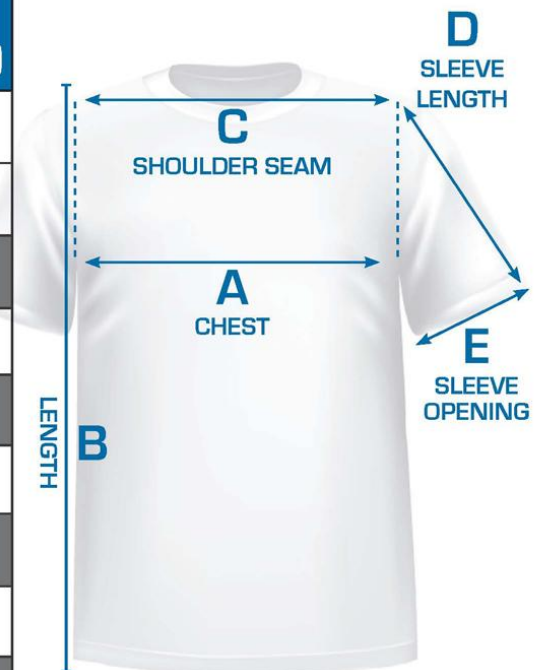

# MICRO SHORT SLEEVE

Size	Chest (A)	Length (B)	Shoulder to Shoulder (C)	Sleeve Length (D)	Sleeve Opening (E)
2XS	17	25.75	16	16.75	6
XS	18	26.25	16.75	7.25	6.25
S	19.5	27.5	18.25	7.75	7
M	21	28.75	19.75	8	7.375
L	22.5	29.75	20.75	8.75	7.75
XL	24	31.25	21.75	9	8.125
2XL	25.5	32.75	22.75	9.25	8.5
3XL	27	34.25	23.75	9.5	9
4XL	NA	NA	NA	NA	NA
5XL	NA	NA	NA	NA	NA

# MICRO LONG SLEEVE

Size	Chest (A)	Length (B)	Shoulder to Shoulder (C)	Sleeve Length (D)	Sleeve Opening (E)
XS	20	26	16.75	23.5	4
S	21	27	18.25	24	4.25
M	22	28	19.75	24.5	4.5
L	23	29	20.75	25	4.75
XL	24	30	21.75	25.5	5
2XL	25	31	22.75	26	5.25
3XL	26	32	23.75	26.5	5.5
4XL	NA	NA	NA	NA	NA
5XL	NA	NA	NA	NA	NA

# MICRO SOLAR SHORT SLEEVE

Size	Chest (A)	Length (B)	Shoulder to Shoulder (C)	Sleeve Length (D)	Sleeve Opening (E)
2XS	17	25.75	16	16.75	6
XS	18	26.25	16.75	7.25	6.25
S	19.5	27.5	18.25	7.75	7
M	21	28.75	19.75	8	7.375
L	22.5	29.75	20.75	8.75	7.75
XL	24	31.25	21.75	9	8.125
2XL	25.5	32.75	22.75	9.25	8.5
3XL	27	34.25	23.75	9.5	9
4XL	NA	NA	NA	NA	NA
5XL	NA	NA	NA	NA	NA