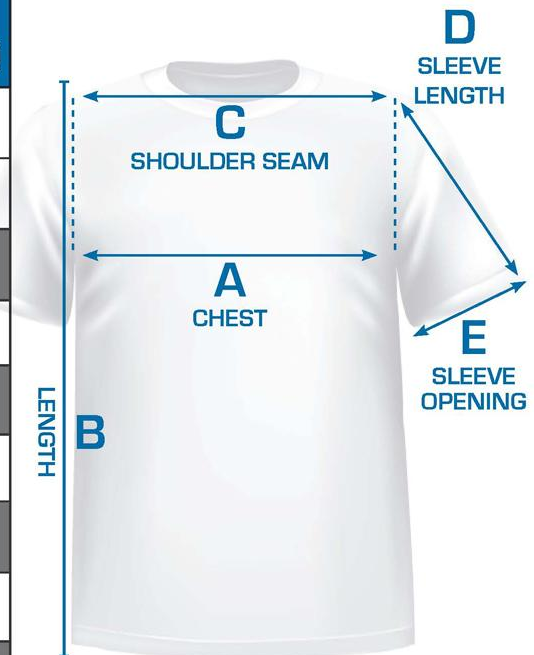

MICRO SHORT SLEEVE

Size	Chest (A)	Length (B)	Shoulder to Shoulder (C)	Sleeve Length (D)	Sleeve Opening (E)
2XS	17	25.75	16	16.75	6
XS	18	26.25	16.75	7.25	6.25
S	19.5	27.5	18.25	7.75	7
M	21	28.75	19.75	8	7.375
L	22.5	29.75	20.75	8.75	7.75
XL	24	31.25	21.75	9	8.125
2XL	25.5	32.75	22.75	9.25	8.5
3XL	27	34.25	23.75	9.5	9
4XL	NA	NA	NA	NA	NA
5XL	NA	NA	NA	NA	NA