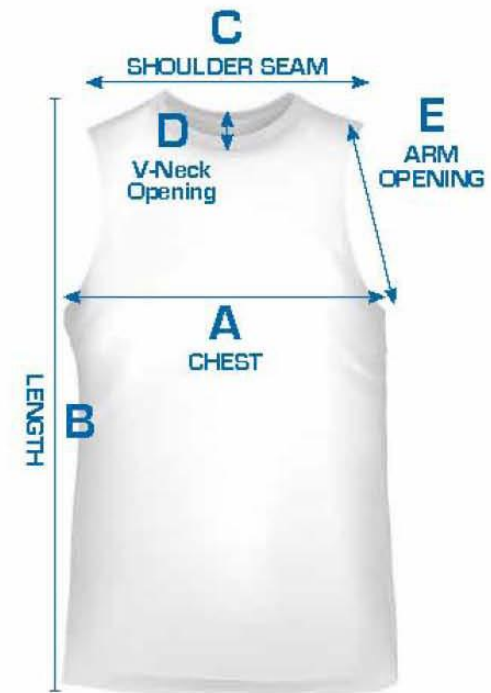

# SIZING CHARTS

**2014**

# BASIC POCKET T

Size	Chest (A)	Length (B)	Shoulder to Shoulder (C)	Shoulder Drop (D)	Sleeve Opening (E)
XS	18	27.5	16.25	1.5	6
S	19.5	28.5	17.75	1.5	6.5
M	21	29.5	19.25	1.5	7
L	22.5	30.5	20.75	1.5	7.5
XL	24	31.5	22.25	1.5	8
2XL	25.5	32.5	23.75	1.5	8.5
3XL	27	33.5	25.25	1.5	9
4XL	28.5	34.5	26.75	1.5	9.5
5XL	30	35.5	28.25	1.5	10

# BASIC T RINGER

Size	Chest (A)	Length (B)	Shoulder to Shoulder (C)	Shoulder Drop (D)	Sleeve Opening (E)
XS	18	27.5	16.25	1.5	6
S	19.5	28.5	17.75	1.5	6.5
M	21	29.5	19.25	1.5	7
L	22.5	30.5	20.75	1.5	7.5
XL	24	31.5	22.25	1.5	8
2XL	25.5	32.5	23.75	1.5	8.5
3XL	27	33.5	25.25	1.5	9
4XL	NA	NA	NA	NA	NA
5XL	NA	NA	NA	NA	NA

# MICRO MUSCLE

Size	Chest (A)	Length (B)	Shoulder to Shoulder (C)	Neck Drop (D)	Sleeve Opening (E)
XS	NA	NA	NA	NA	NA
S	22.5	25.75	15.25	3.25	9.875
M	24	27	16.5	3.375	10.625
L	25	28.25	17.5	3.5	11.125
XL	26	29.5	18.5	3.625	11.625
2XL	27	30.75	18.5	3.75	12.125
3XL	28	32	19.5	3.875	12.625
4XL	NA	NA	NA	NA	NA
5XL	NA	NA	NA	NA	NA