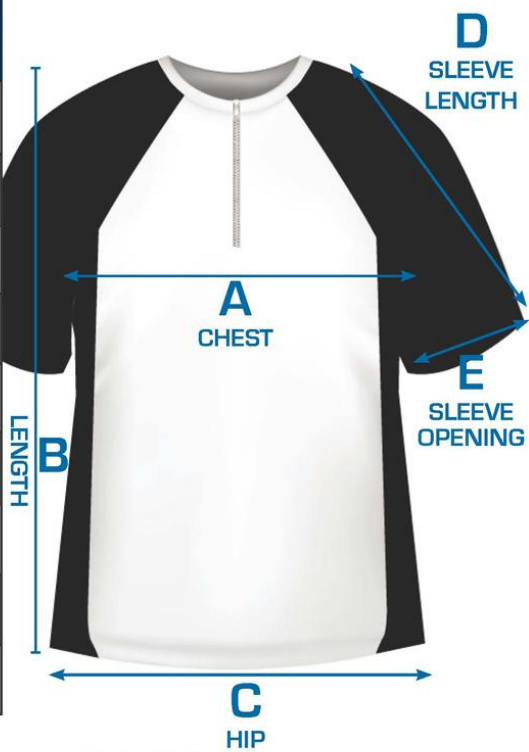

CYCLING JERSEY

Size	Chest (A)	Length (B)	Hip (C)	Sleeve Length (D)	Arm Opening (E)
XS	17.5	21.5 (Front) 26 (Back)	13	11.5	5
S	19.5	23 (Front) 27.5 (Back)	15	12.25	5.5
M	21.5	24.5 (Front) 29 (Back)	17	13	6
L	23.5	25.5 (Front) 30 (Back)	19	14	6.5
XL	25	25.5 (Front) 30 (Back)	21	14	7
2XL	27	26 (Front) 30.5 (Back)	23	14	7.5
3XL	29	31 (Front) 26 (Back)	25	14.5	8
NA	NA	NA	NA	NA	NA
NA	NA	NA	NA	NA	NA